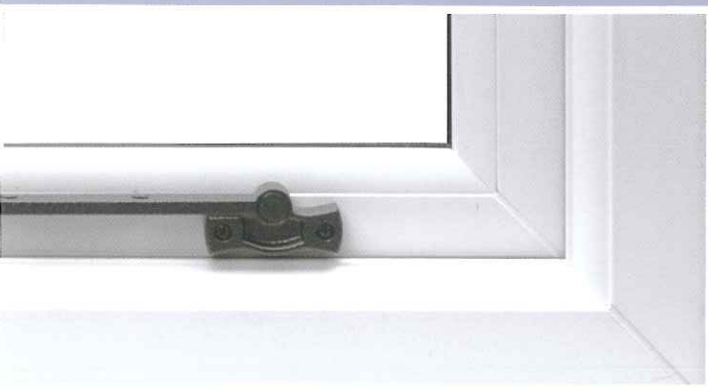

Optional, Authentic Period Hardware