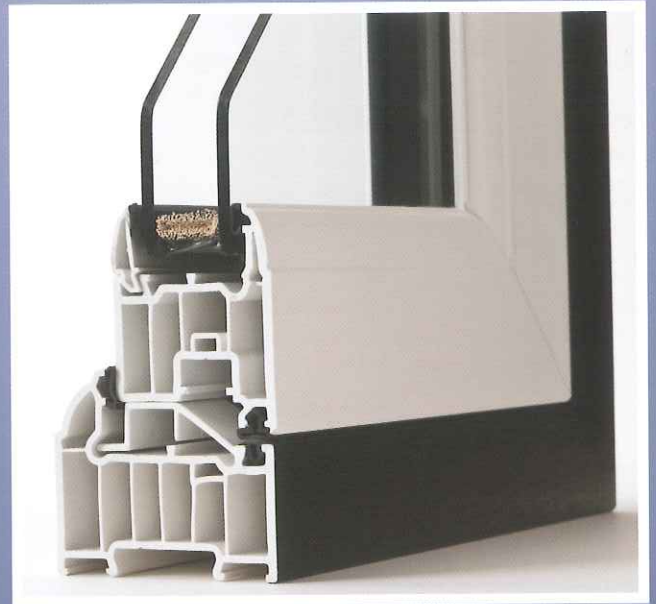

The *PlatinumNAG Classic* range is the very latest innovation in fenestration. For years the window industry has replaced traditional timber products in properties with PVCu where the design of the chamfered or sculptured opening sashes protrude over the window frame.

The new range of FlushSASH windows and doors bring back the traditional authentic timber appearance where the sashes fit flush into the frame, reproducing

character and style, providing low maintenance, high security, enhanced sound insulation and energy saving efficiency.