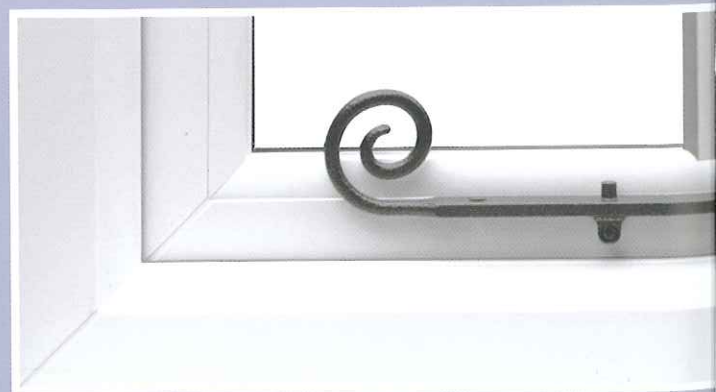

character and style, providing low maintenance, high security, enhanced sound insulation and energy saving efficiency.

From a style perspective a wide range of timber grain effect finishes are available allowing matching or contrasting colours to be specified on the frame and sash. Mechanical joints on transoms and mullions are standard to replicate the traditional mortise and tenon joint feature. To complete the authentic period look monkey tail handles and *faux* window stays and pegs are available as an option.