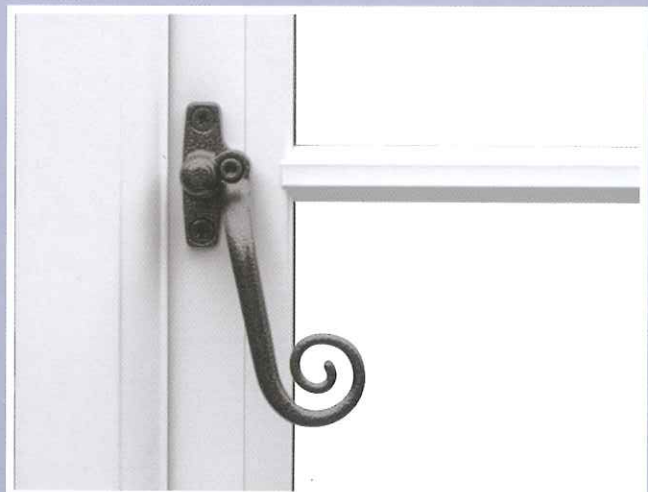

Doors are supplied with a slender opening leaf with traditional style barrel hinges and when specified with a sidelite there is a uniform glass sightline, ultimately providing a balanced look.

These traditional style windows and doors are crafted using environmentally friendly lead free PVCu profiles, and can be specified with energy efficient double or triple glazed sealed units for optimum energy performance and sound insulation.

The FlushSASH range is the perfect choice for homeowners who have been waiting for an affordable replacement to their existing tired timber windows and doors and the ideal choice for those looking to put the traditional style and character back in to their home.

For those considering a conservatory or orangery, with all the period looks of timber and benefits of modern materials, the *Platinum NRG Classic* has to be the **only** choice.